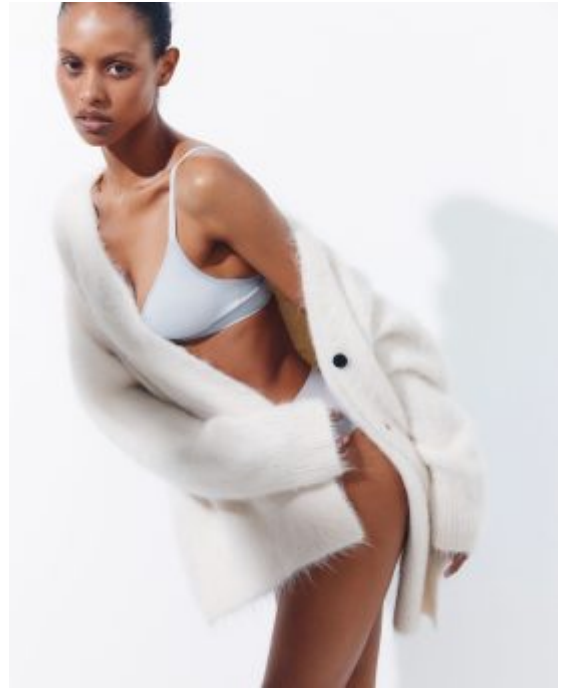

TRUE MODELS

Karina Palma

175 | 83.5 / 60 / 87 / 38.5 | Black / Brown

TRUE MODELS

Karina Palma

175 | 83.5 / 60 / 87 / 38.5 | Black / Brown

TRUE MODELS

Karina Palma

175 | 83.5 / 60 / 87 / 38.5 | Black / Brown

TRUE MODELS

Karina Palma

175 | 83.5 / 60 / 87 / 38.5 | Black / Brown

TRUE MODELS

Karina Palma

175 | 83.5 / 60 / 87 / 38.5 | Black / Brown

TRUE MODELS